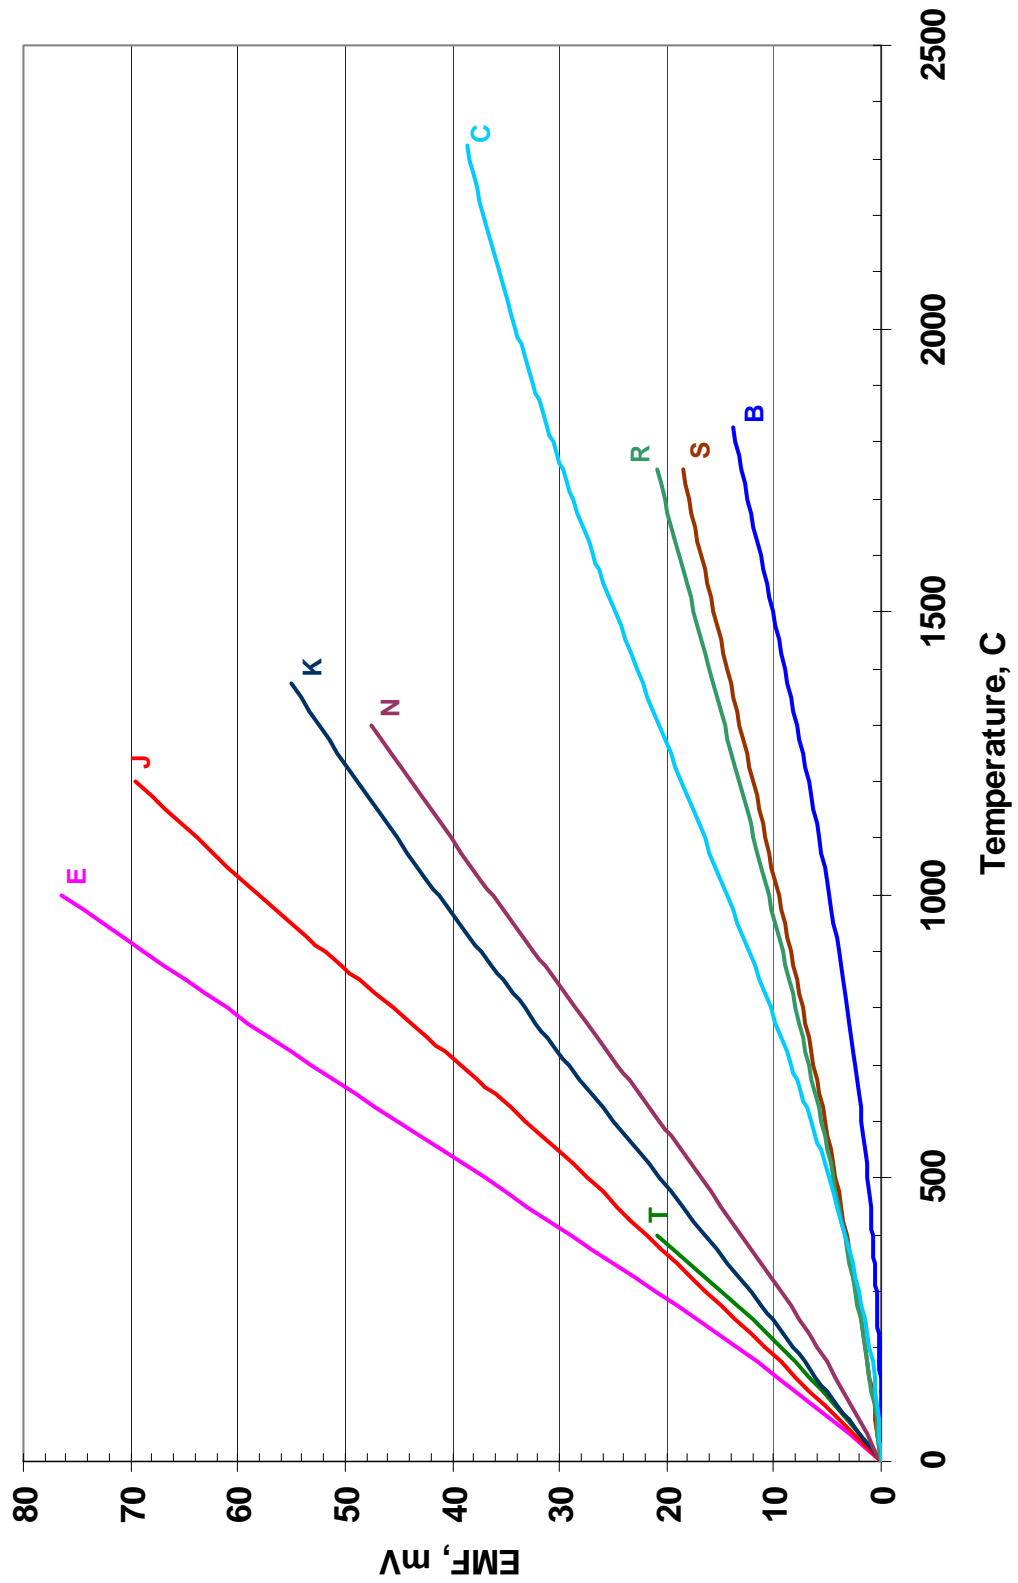

## EMF Output at Temperature, C Standard Letter Designated Thermocouples

AccuTru Technical Notes are provided as a service to our clients. As with any technical information, it is appropriate that drawings, specifications, or formal work or reference documents be used for verification.